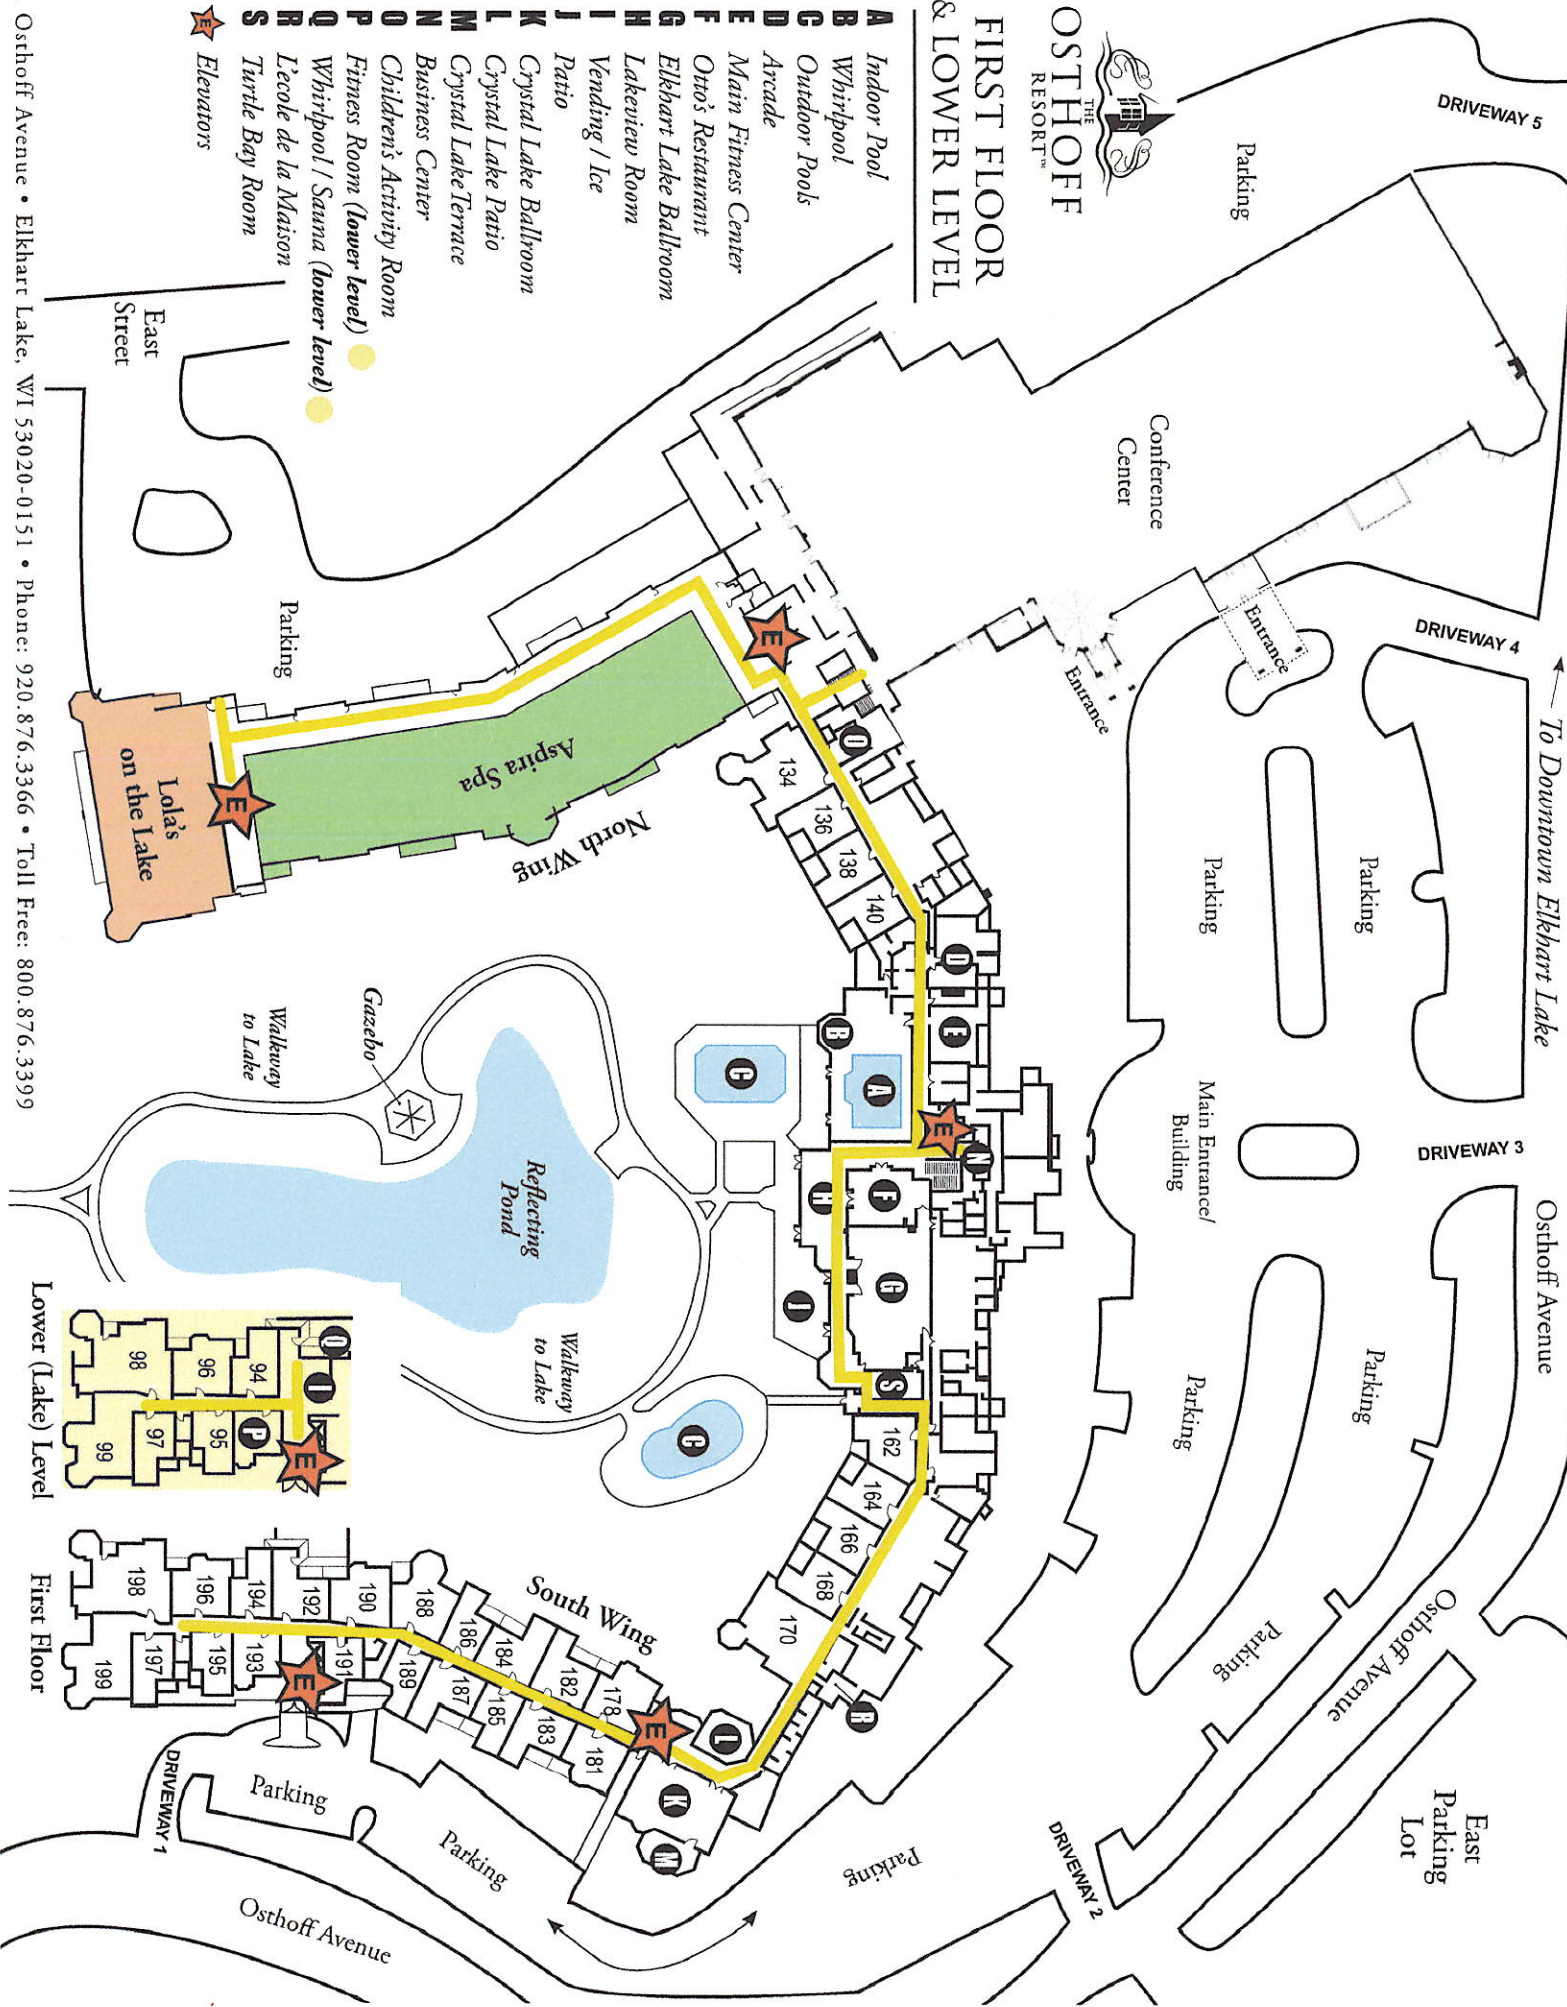

FIRST FLOOR & LOWER LEVEL

- A** Indoor Pool
 - B** Whirlpool
 - C** Outdoor Pools
 - D** Arcade
 - E** Main Fitness Center
 - F** Otto's Restaurant
 - G** Elkhart Lake Ballroom
 - H** Lakeriview Room
 - I** Vending / Ice
 - J** Patio
 - K** Crystal Lake Ballroom
 - L** Crystal Lake Patio
 - M** Crystal Lake Terrace
 - N** Business Center
 - O** Children's Activity Room
 - P** Fitness Room (lower level)
 - Q** Whirlpool / Sauna (lower level)
 - R** L'école de la Maison
 - S** Turtle Bay Room
- ★ Elevators

THE OSTHOFF RESORT

2ND, 3RD, 4TH FLOORS

- A Front Desk ●
- B Lobby
- C Gift Shop
- D Real Estate Sales
- E Board Room
- F Elk Room Lounge
- H Elk Room Balcony
- I Vending / Ice
- J Palm Garden Ballroom A-F
- K Villa Gottfried Room A-B
- L Villa Gottfried Parlor
- M Grand Libelle Ballroom A-F
- N Libelle Parlor
- ★ Elevators