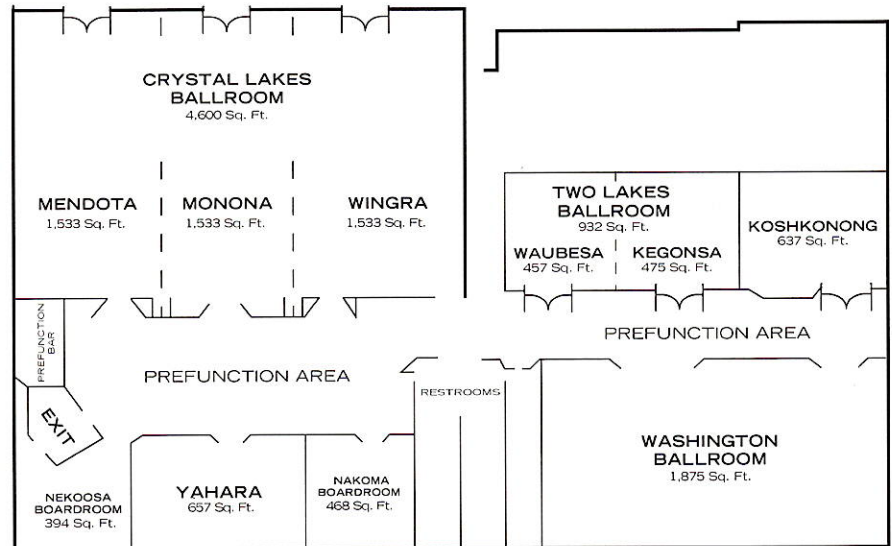

Room	Sq. Ft.	Reception	Classroom	Rounds	U-Shape	Theater	Hollow Square	Conference Style
<b>Crystal Lakes Ballroom</b>	4,600	450	216	300	–	450	–	–
Mendota	1,533	100	72	96	45	120	54	–
Monona	1,533	100	72	96	45	120	54	–
Wingra	1,533	100	72	96	45	120	54	–
<b>Two Lakes Ballroom</b>	932	80	54	72	33	100	42	30
Waubesa	457	36	18	24	15	40	21	15
Kegonsa	475	36	18	24	15	40	21	15
<b>Washington Ballroom</b>	1,875	100	60	100	30	100	39	–
<b>Nakoma Boardroom</b>	468	–	–	–	–	–	–	12
<b>Nekoosa Boardroom</b>	394	–	–	–	–	–	–	12
<b>Koshkonong</b>	637	45	30	32	18	60	21	21
<b>Yahara</b>	657	45	30	32	18	60	21	21

## FACILITIES

- 9,563 square feet of meeting and event space in 11 rooms
- Space is easily configured to accommodate groups of all sizes
- Executive boardrooms with 65" LCD monitors and blackout drapes
- High-speed internet access
- Complete audio visual services
- Premier catering service with different packages to fit every budget